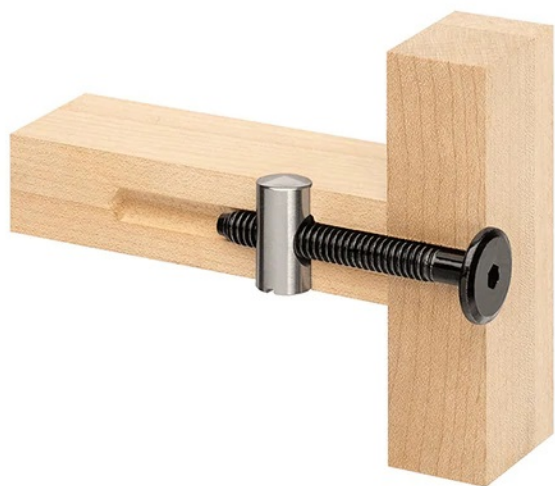

PRODUCT SHEET

Description:

Cross Dowel $\varnothing 10 \times 30 \text{mm} (15+15)$, M6, Steel, Bright Zinc Plated

Item number:

12.07.150-0

Units	Box	Carton	HS Code	Barcode
Pcs.	1	1000	7318190090	
				5704866023146

	A	B	C	D*	Material	Finish
M6	$\varnothing 10 \text{ mm}$	13 mm	8/5 mm	8/5 mm	Steel	Plain
M6	$\varnothing 10 \text{ mm}$	14 mm	8/6 mm	8/6 mm	Steel	BZP/YZP
M6	$\varnothing 10 \text{ mm}$	14 mm	8/6 mm	8/6 mm	Brass	Natural
M6	$\varnothing 10 \text{ mm}$	14 mm	8/6 mm	8/6 mm	SS	Natural
M6	$\varnothing 10 \text{ mm}$	16 mm	10/6 mm	10/6 mm	Steel	YZP
M6	$\varnothing 10 \text{ mm}$	18 mm	12/6 mm	12/6 mm	Steel	YZP/BZP
M6	$\varnothing 10 \text{ mm}$	30 mm	20/10 mm	20/10 mm	Steel	BZP
M6	$\varnothing 10 \text{ mm}$	20 mm	10/10 mm	10/10 mm	Steel	BZP/YZP
M6	$\varnothing 10 \text{ mm}$	25 mm	12,5/12,5 mm	12,5/12,5 mm	Steel	BZP
M6	$\varnothing 10 \text{ mm}$	30 mm	15/15 mm	15/15 mm	Steel	BZP
M6	$\varnothing 10 \text{ mm}$	40 mm	20/20 mm	20/20 mm	Steel	BZP
M6	$\varnothing 10 \text{ mm}$	45 mm	22,5/22,5 mm	22,5/22,5 mm	Steel	BZP
M8	$\varnothing 12 \text{ mm}$	20 mm	10/10 mm	10/10 mm	Steel	YZP
M8	$\varnothing 12 \text{ mm}$	25 mm	12,5/12,5 mm	12,5/12,5 mm	Steel	BZP
M8	$\varnothing 12 \text{ mm}$	30 mm	15/15 mm	15/15 mm	Steel	YZP
M8	$\varnothing 12 \text{ mm}$	50 mm	25/25 mm	25/25 mm	Steel	BZP/YZP
M8	$\varnothing 12 \text{ mm}$	60 mm	30/30 mm	30/30 mm	Steel	BZP